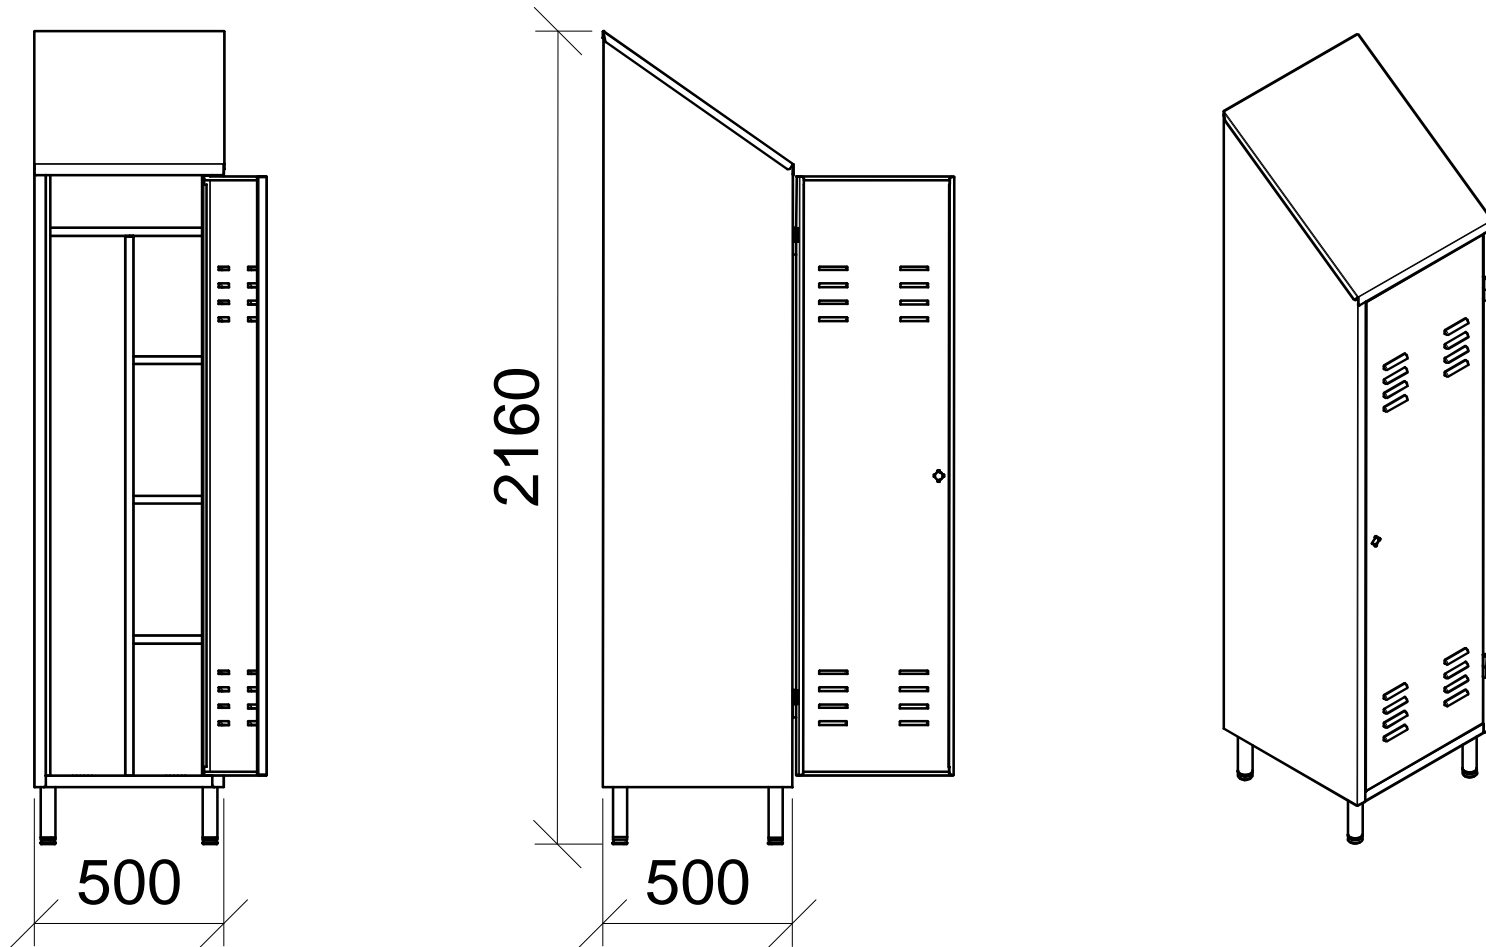

Stainless steel janitorial broom cupboard 1 door

Dimensions in mm

CHARACTERISTICS: 21 gauge

- 0,8 mm thick stainless steel;
- 2J finish (Scotch-Brite®);
- Dustproof slanting top;
- Cylindrical key lock with handle;
- Adjustable shelves for chemicals;
- Adjustable screw on feet.